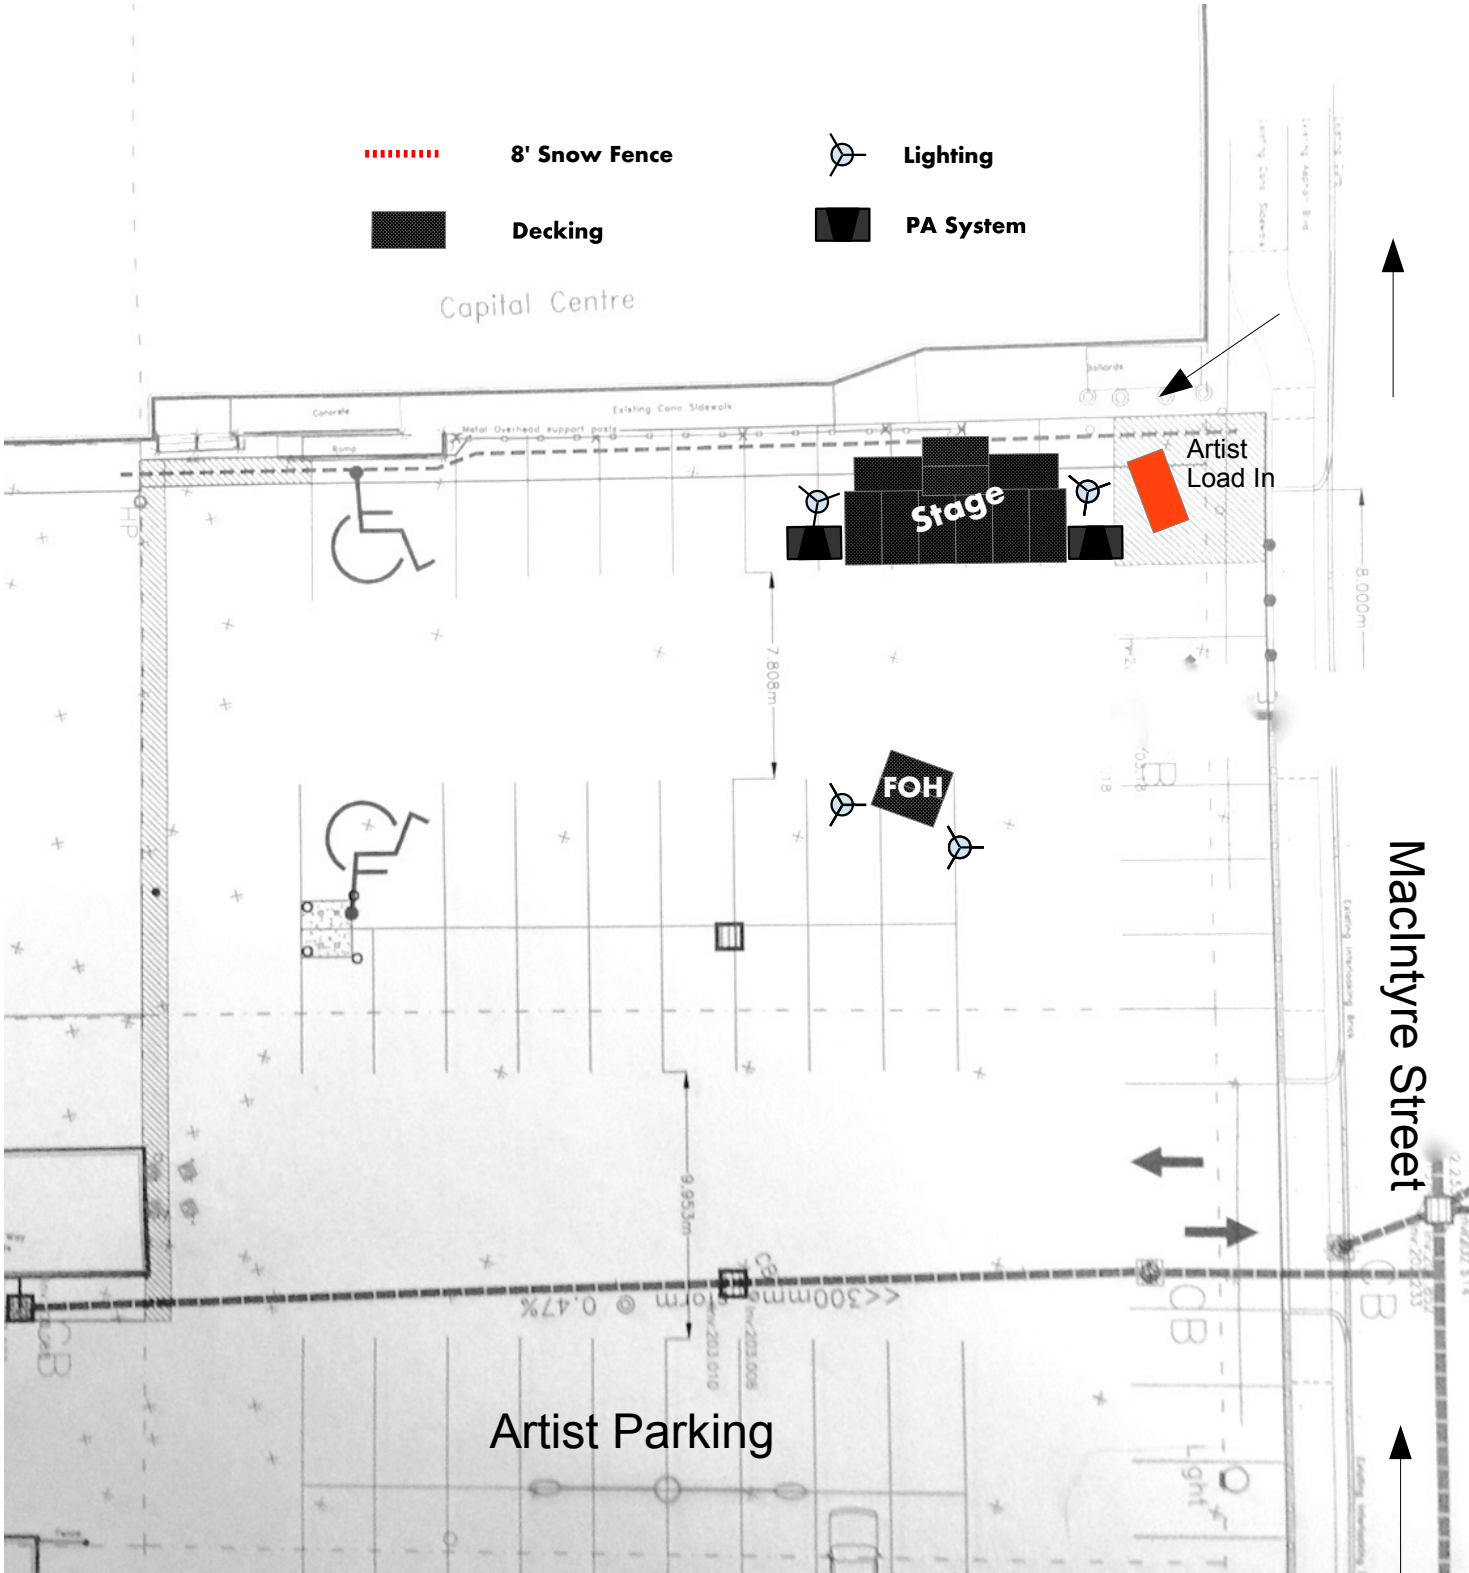

8' Snow Fence

Lighting

Decking

PA System

Capital Centre

MacIntyre Street

Artist Parking

Artist Load In

Stage

FOH

8.000m

7.808m

9.953m

<<300mm Form @ 0.47%

CB

Light